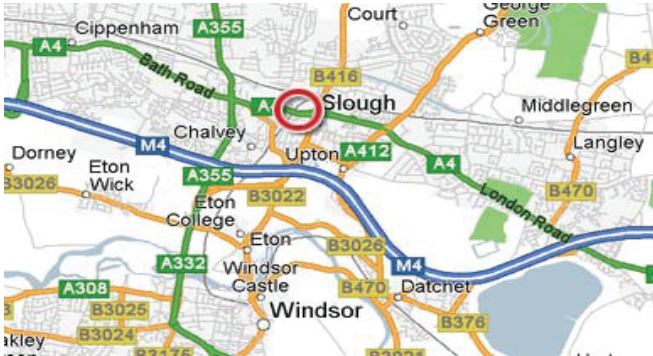

www.rapidhost.co.uk

RapidHost - An Innovise Company

Keypoint
17-23 High Street
Slough
SL1 1DY

T + 44 (0)1753 513 905

F + 44 (0)1753 513 900

Directions

► By Car

Exit the M4 motorway at Junction 6, at the roundabout take the third exit onto Tunns Lane (A355). At roundabout take the second exit, Tunns Lane (A355). Turn right onto Bath Road (A4) and continue along the A4.

► Parking

Once you have passed Lansdowne Avenue (off the A4) on your left, you will see Kittiwake House just before this there will be a narrow turning on your left, please use this to access the car park. Please use the Keypoint designated car park.

When leaving the station walk straight ahead along Brunel Way so that Tesco is on your left hand side. At the top of the road turn right onto Wellington Street, so that the Queensmere shopping centre is on your left.

Pass Brunel Bus Station then enter the subway and follow signs for University. When you have reached the central intersection of the subway bear right and left up the stairs and continue straight ahead.